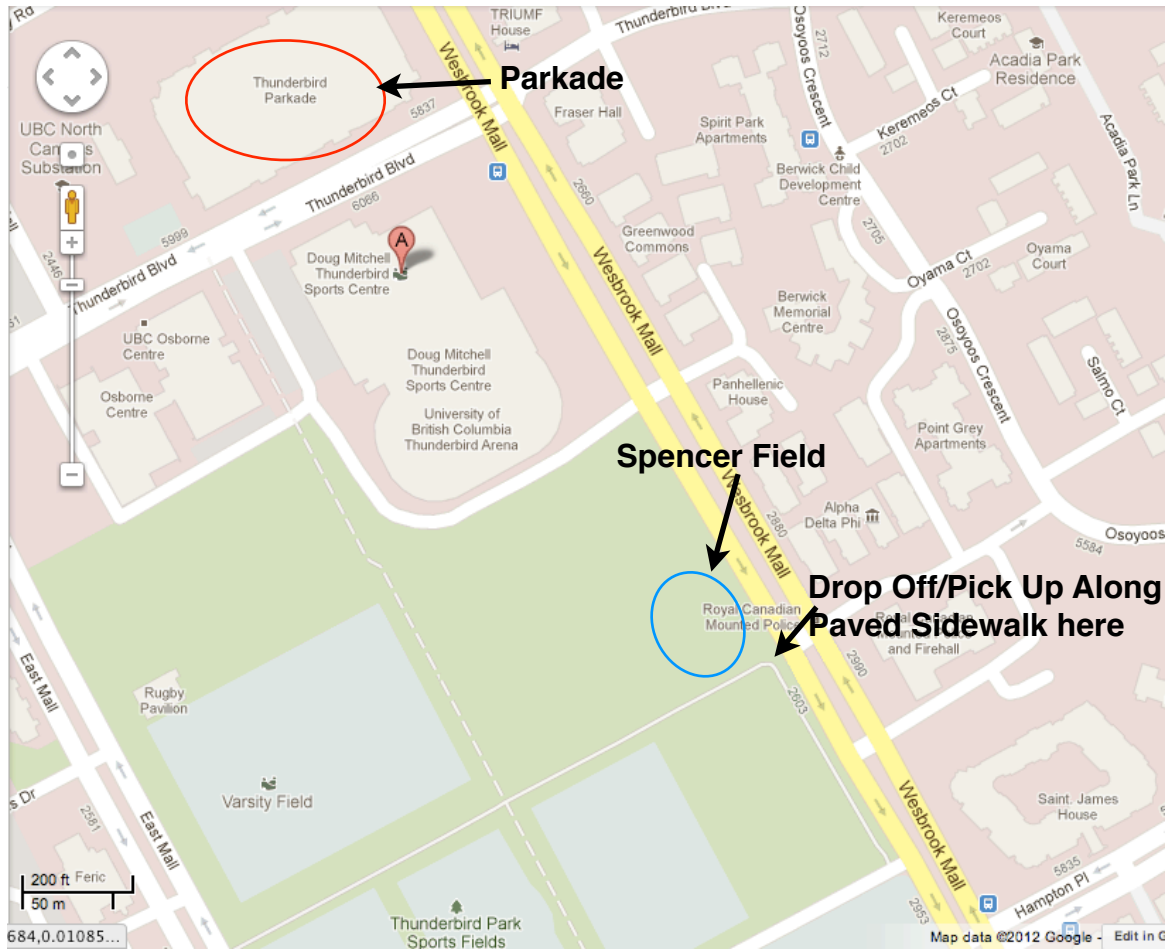

This page links to Google Maps if you need to map your directions to get there

Drop off/Pick Up: Parking Spots are located along the fence at Wesbrook Mall Road - trees will have paper streamers marking them as there are two sets of fields. These are suitable for pick up and drop off of equipment

Longer Term Parking: available in Thunderbird Parkade

Bus Transport: #44, #84 #99 buses all are express buses out to UBC Bus Loop which is about a 10-12min walk from Spencer Field.

Printable Map: <http://www.maps.ubc.ca/PROD/images/pdf/ubcmap.pdf>

Spencer Field = H5 on this map

Bus Loop = C5 for express buses listed above

Thunderbird Parkade = F5

Contacts:

Sara Blenkhorn 778-995-8705 sara@futurestrategies.ca

Tracy Lydiatt 604-721-8430 tracy@howgreenismyfamilynow.com

Parkade

Spencer Field

Drop Off/Pick Up Along Field Paved Sidewalk here

Wesbrook Mall Road

fence

community boards

**6 tables
56 seats**

Community Art Project