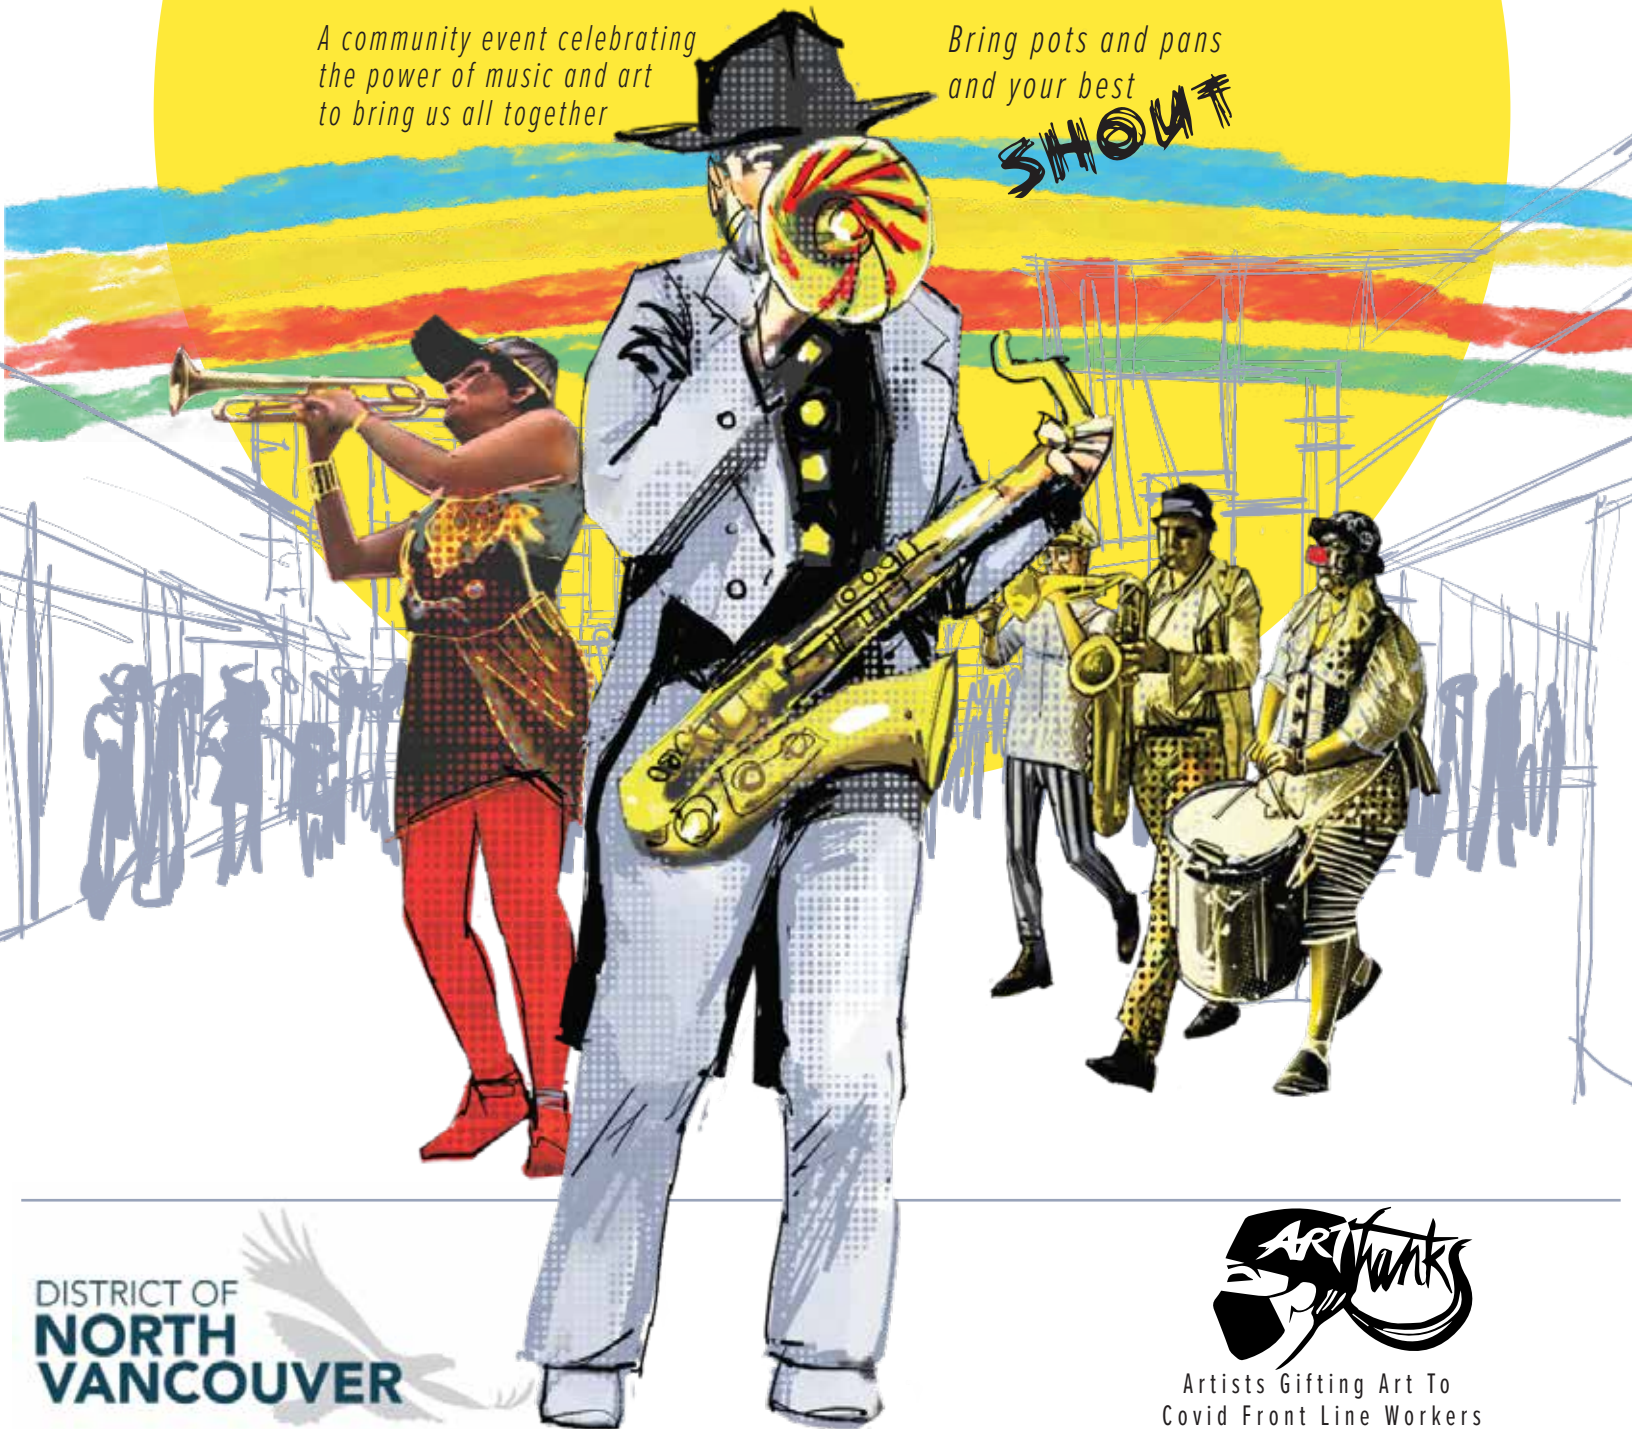

Join us as the
CARNIVAL BAND leads a

SHOUT OUT

In support of our

COVID FRONT LINE WORKERS

6 to 8 pm May 23 2022, LYNN VALLEY VILLAGE

At the corner of Lynn Valley Road and Mountain Hwy.

*A community event celebrating
the power of music and art
to bring us all together*

*Bring pots and pans
and your best*

SHOUT

DISTRICT OF
**NORTH
VANCOUVER**

Artists Gifting Art To
Covid Front Line Workers

Join us as the
CARNIVAL BAND leads a
SHOUT OUT

In support of our
COVID FRONT LINE WORKERS

6 to 8 pm May 23 2022, LYNN VALLEY VILLAGE
At the corner of Lynn Valley Road and Mountain Hwy.

*A community event celebrating the
power of music and art to bring us all together*

*Bring pots and pans
and your best*

*A community event celebrating the
power of music and art to bring us all together*

*Bring pots and pans
and your best*

SHOUT

DISTRICT OF
**NORTH
VANCOUVER**

Artists Gifting Art To
Covid Front Line Workers