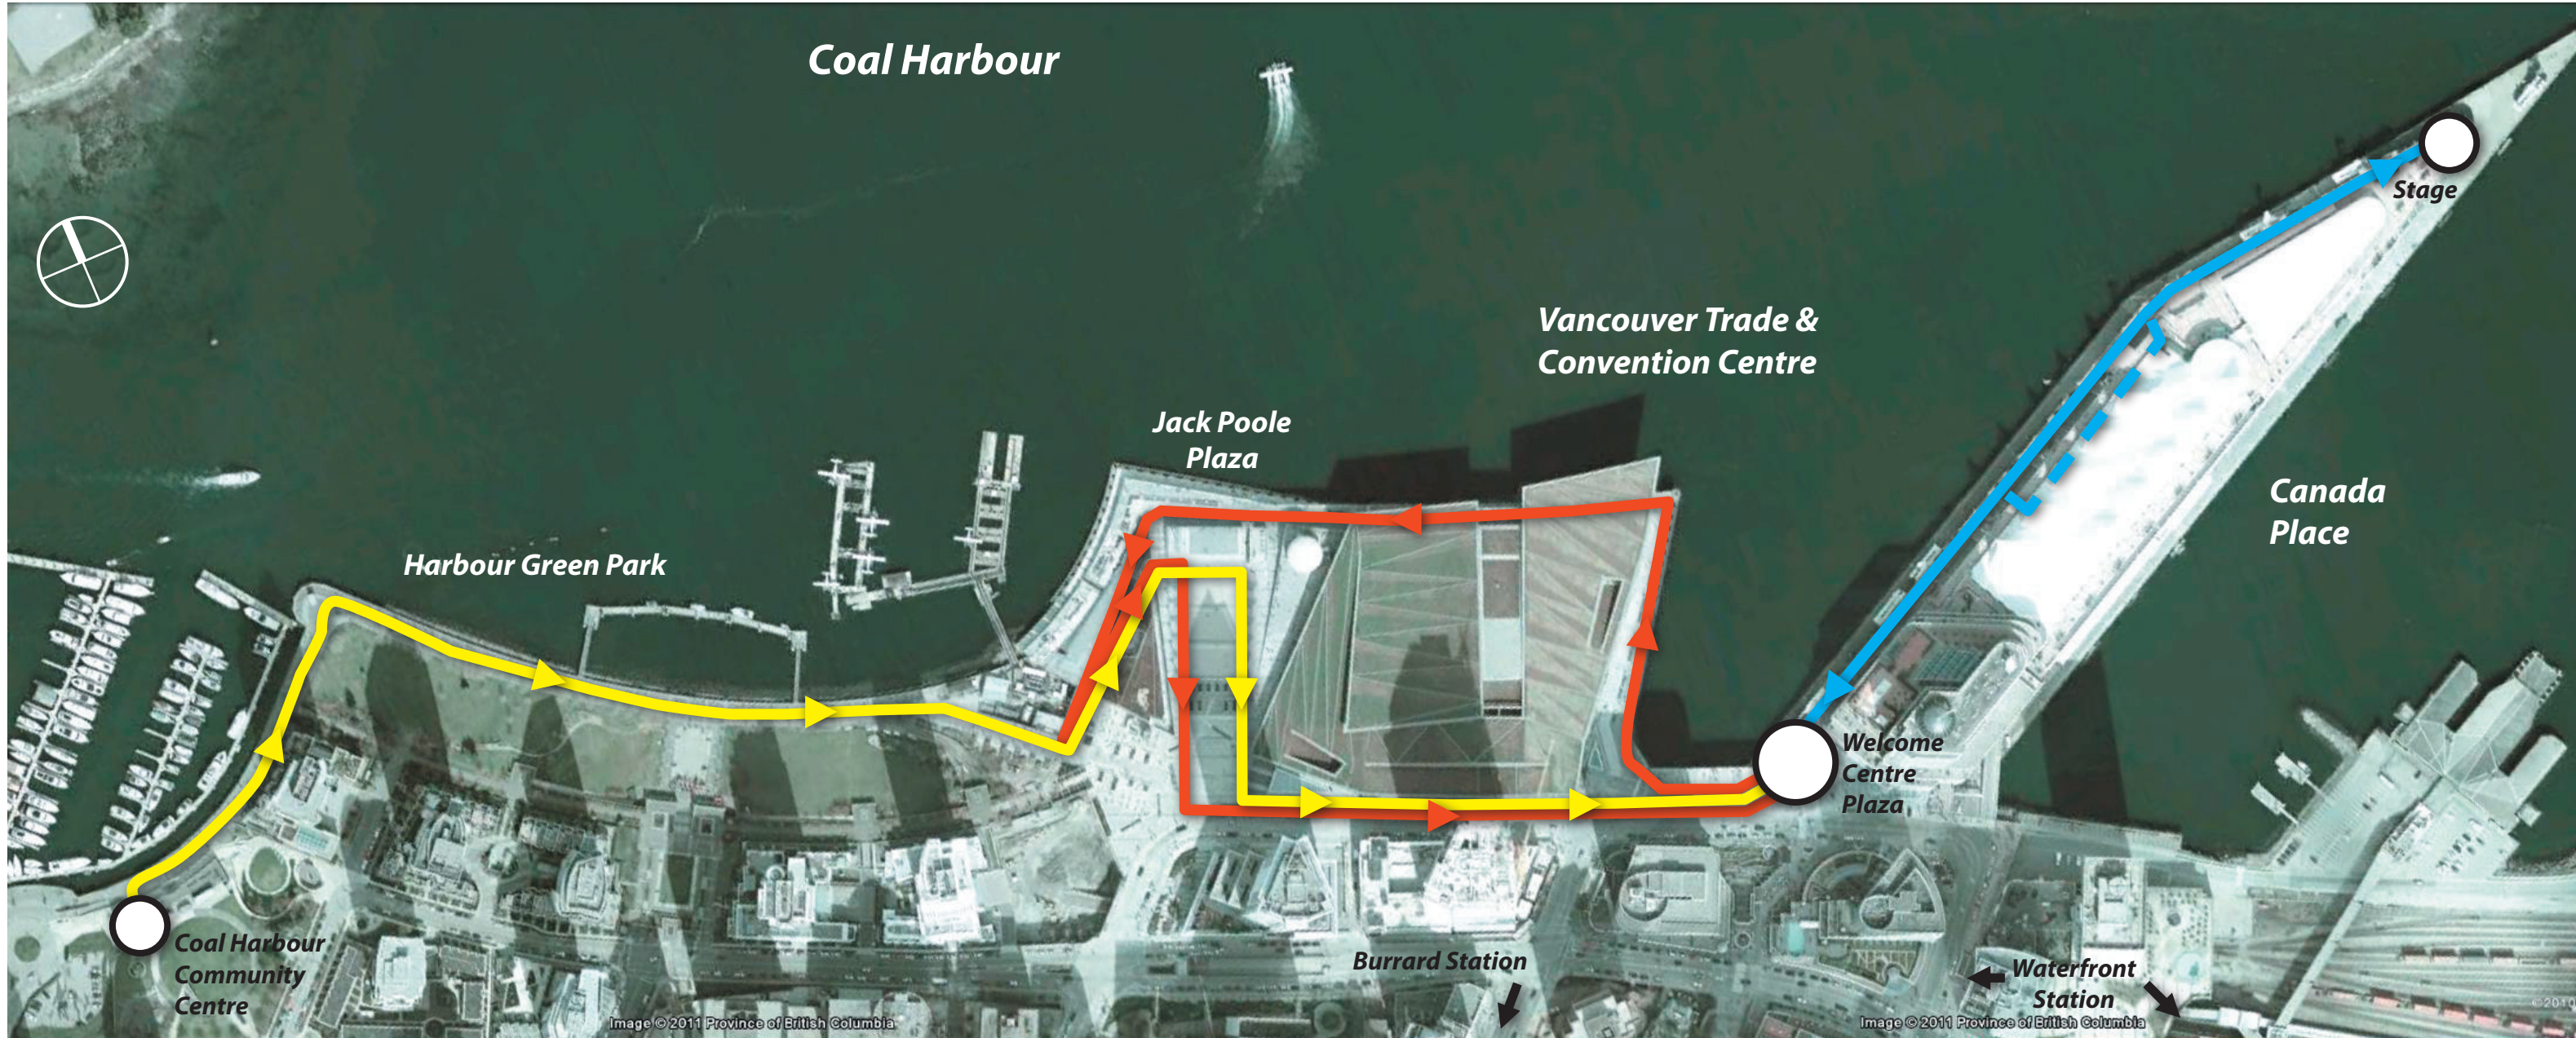

Illuminares 2011 - Procession Routes

LEGEND:

- 5:00 pm Procession Route
- 9:00 pm Procession Route
- Illuminares Main Promenade
- ▶ Direction of Flow
- Procession Start / End