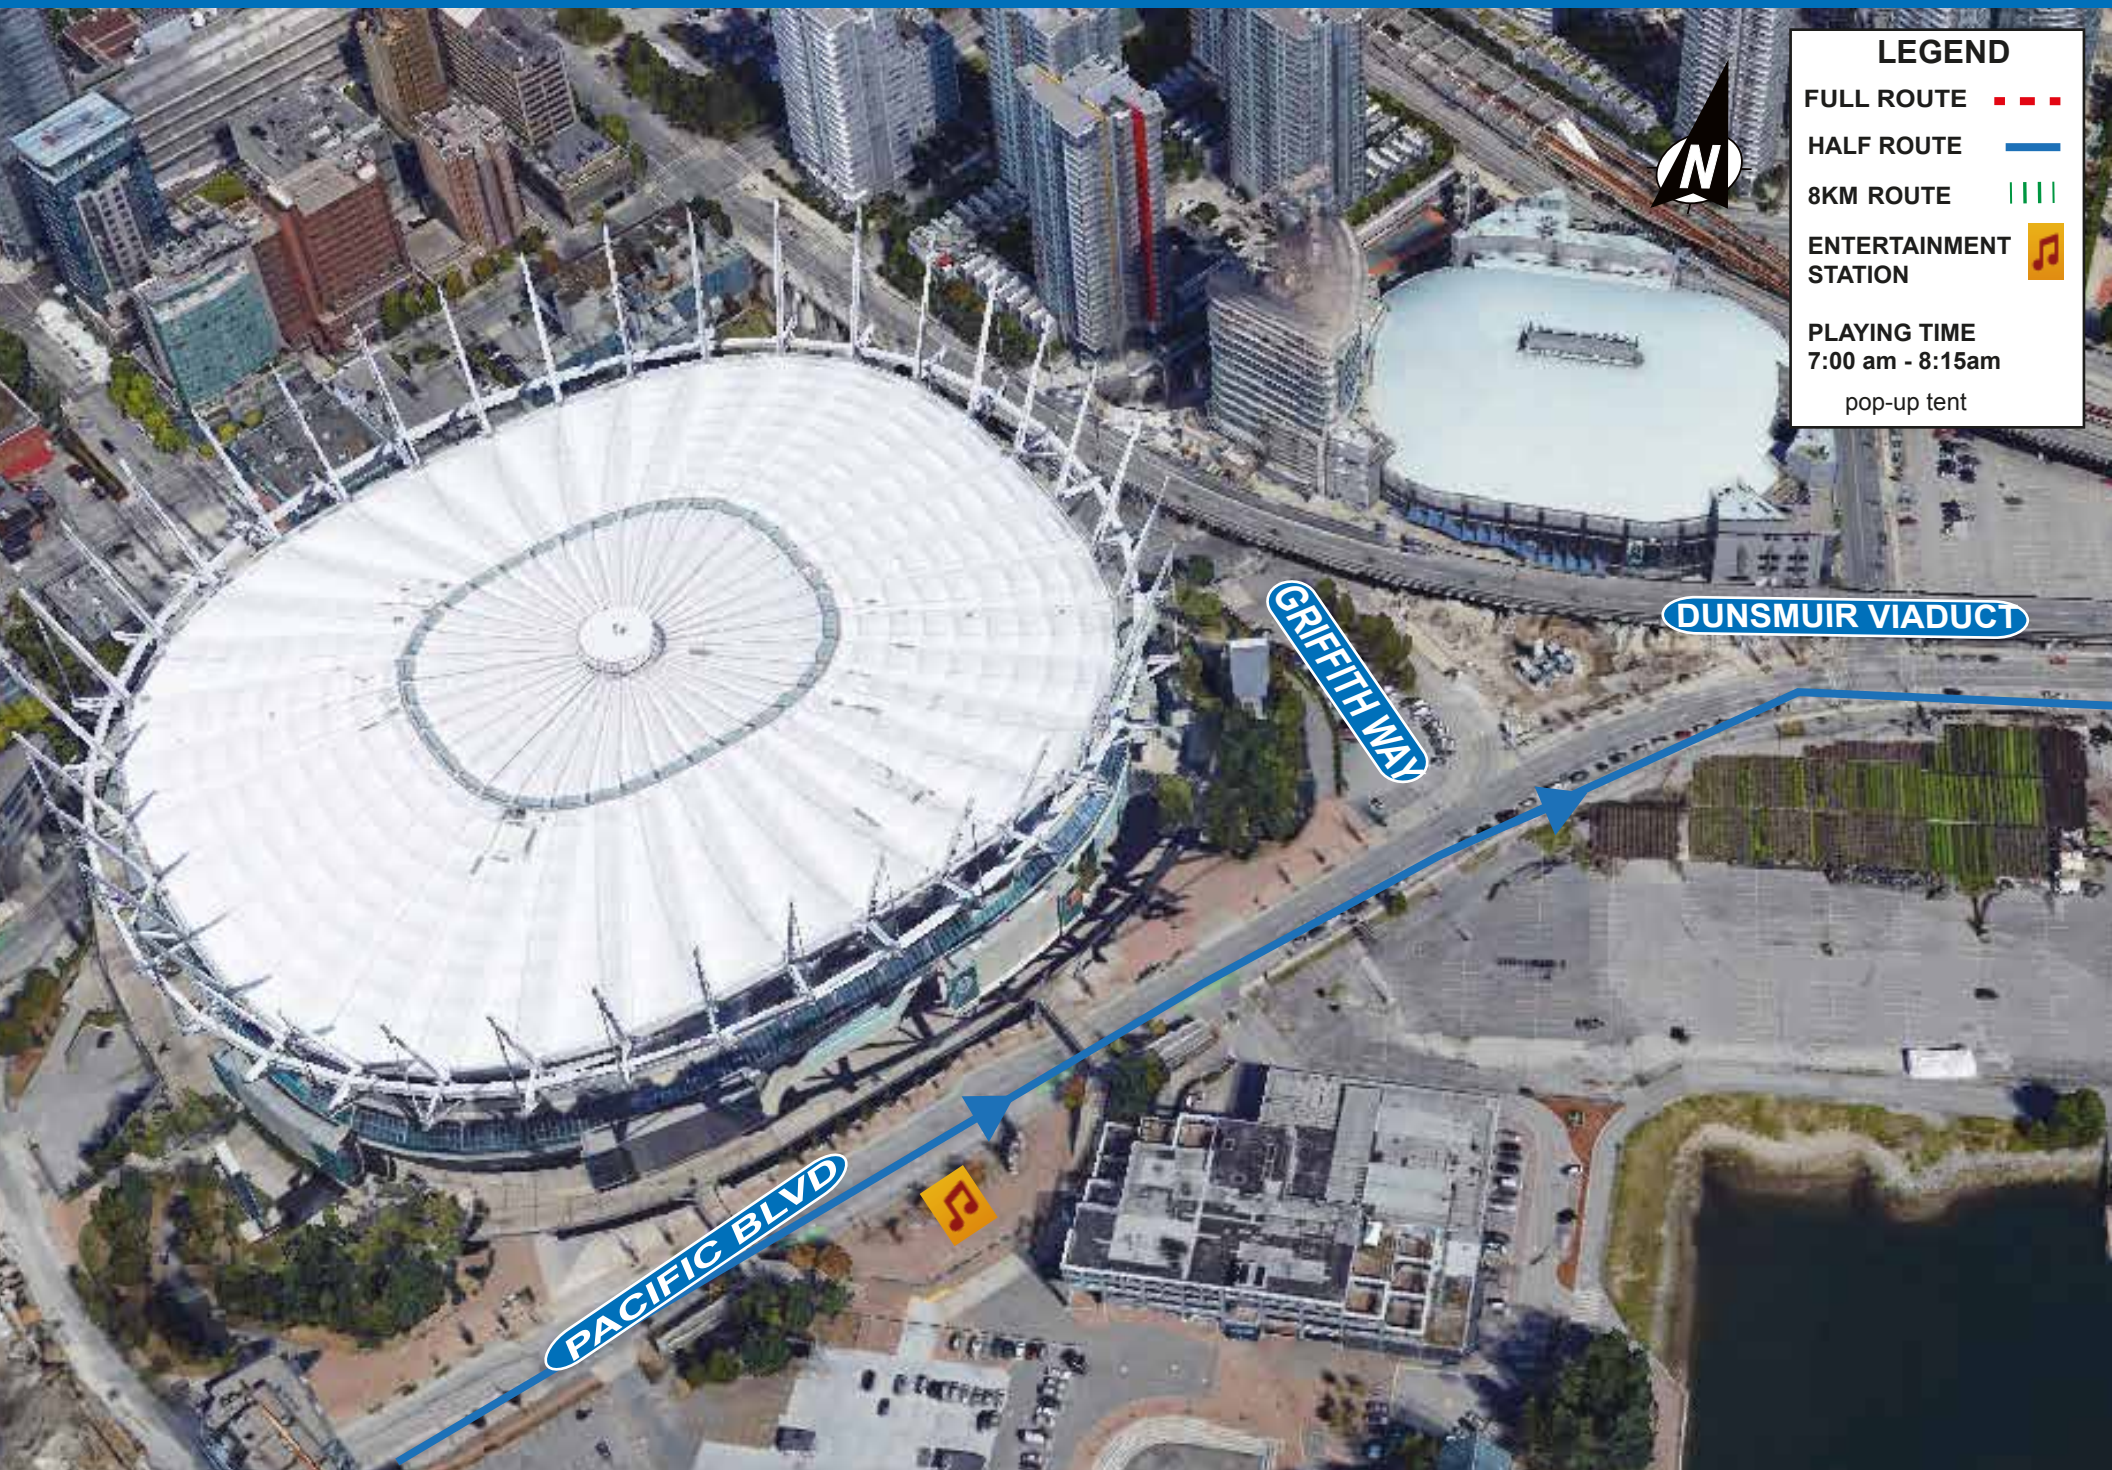

ENTERTAINMENT STATION E-H1

ZONE 1 - Pacific Blvd. & Griffith Way

LEGEND

- FULL ROUTE
- HALF ROUTE
- 8KM ROUTE
- ENTERTAINMENT STATION
- PLAYING TIME
7:00 am - 8:15am
pop-up tent

GRIFFITH WAY

DUNSMUIR VIADUCT

PACIFIC BLVD