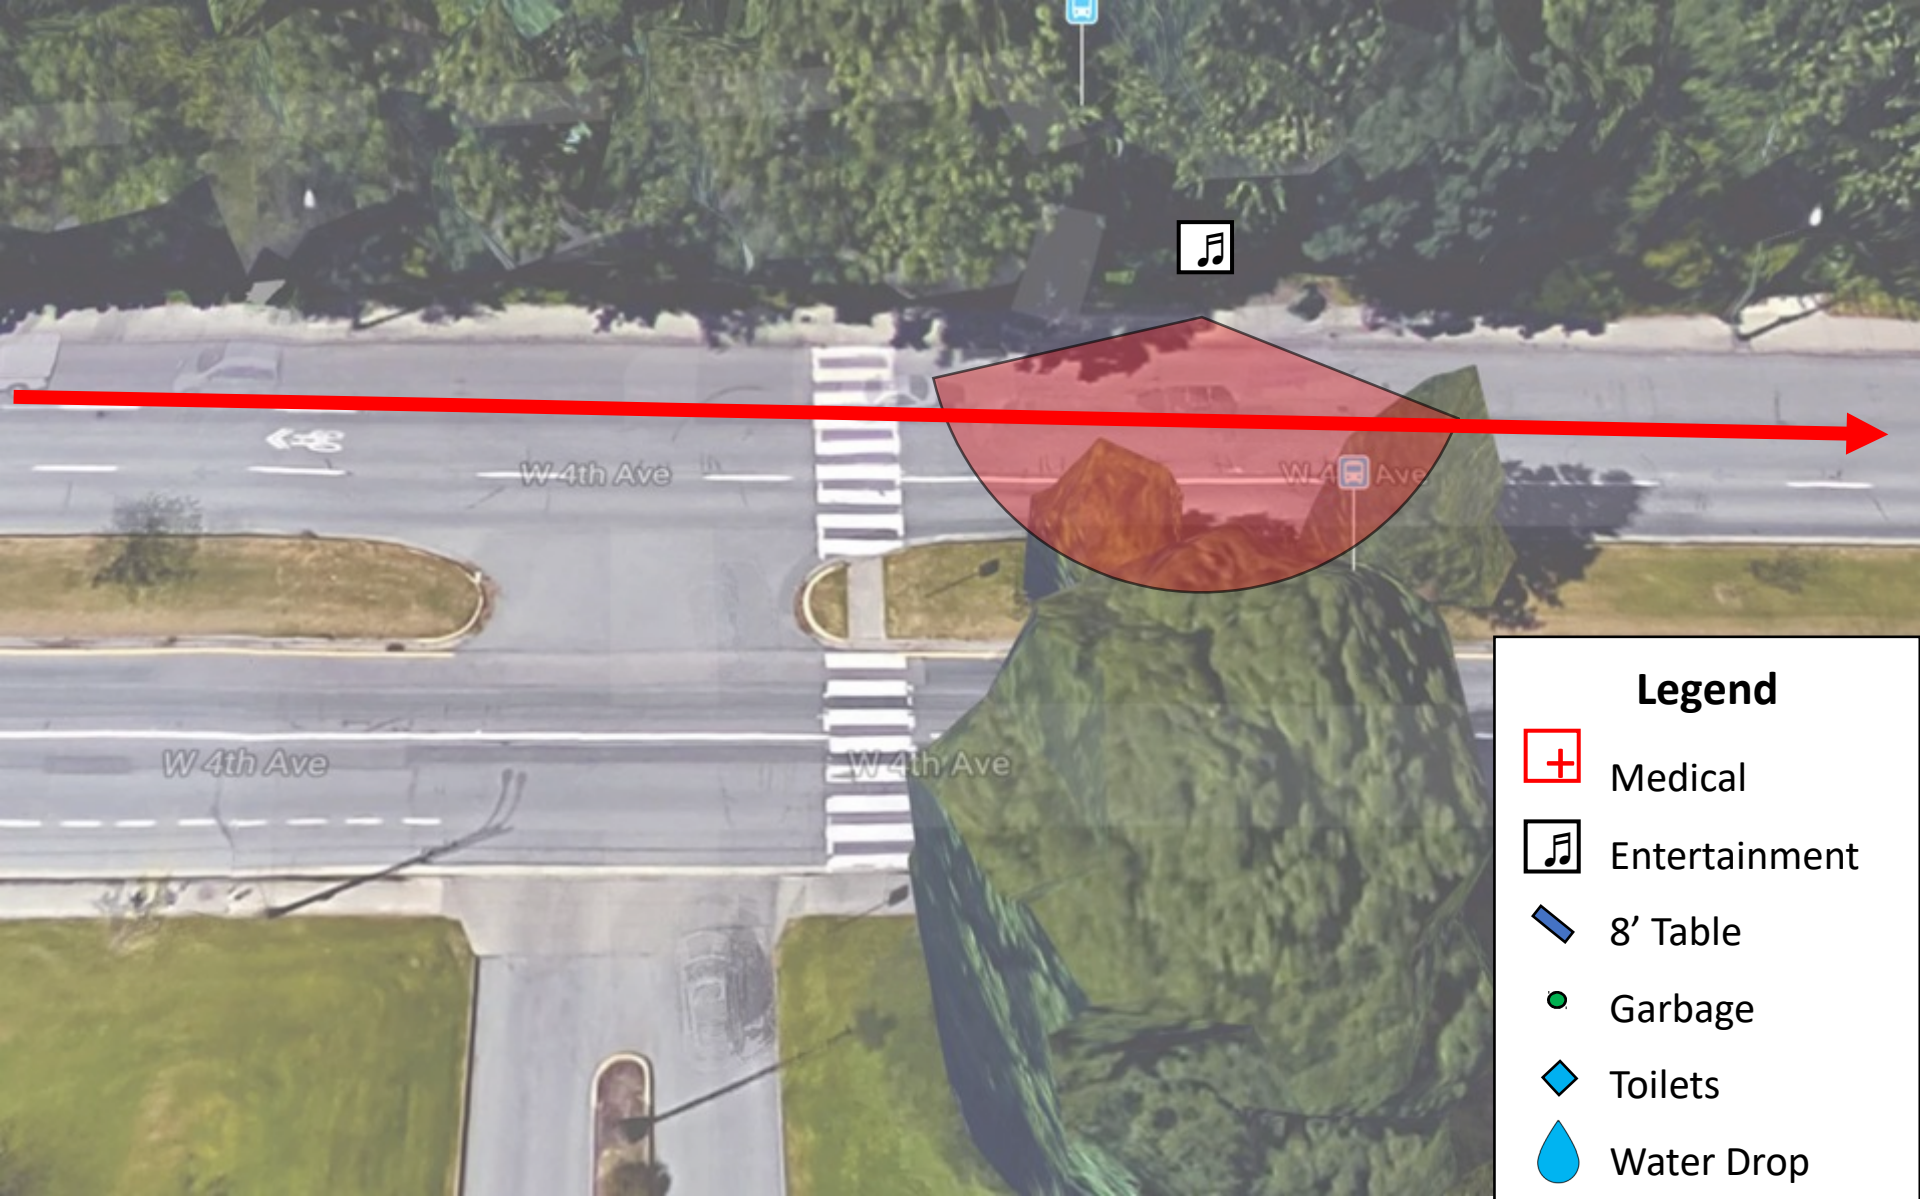

Legend

-  Medical
-  Entertainment
-  8' Table
-  Garbage
-  Toilets
-  Water Drop

Entertainment 5 – NW Marine Dr. – 10k

Irish Dancers – Ready @ 7:55, Runners 8:00-9:05

Legend

-  Medical
-  Entertainment
-  8' Table
-  Garbage
-  Toilets
-  Water Drop

Entertainment 6 – 4th Ave – 12.5k

F45 Fitness – Ready @ 8:00, Runners 8:05-9:30

Legend

-  Medical
-  Entertainment
-  8' Table
-  Garbage
-  Toilets
-  Water Drop

Entertainment 7 – Cornwall Ave. & Arbutus St. – 16.5k

TBC – Ready @ 8:15. Runners 8:20-9:55

Legend

-  Medical
-  Entertainment
-  8' Table
-  Garbage
-  Toilets
-  Water Drop

Entertainment 9 – Davie St. & Denman Ave. – 20k

Taiko Drummers – Ready @ 8:30, Runners 8:30-10:30