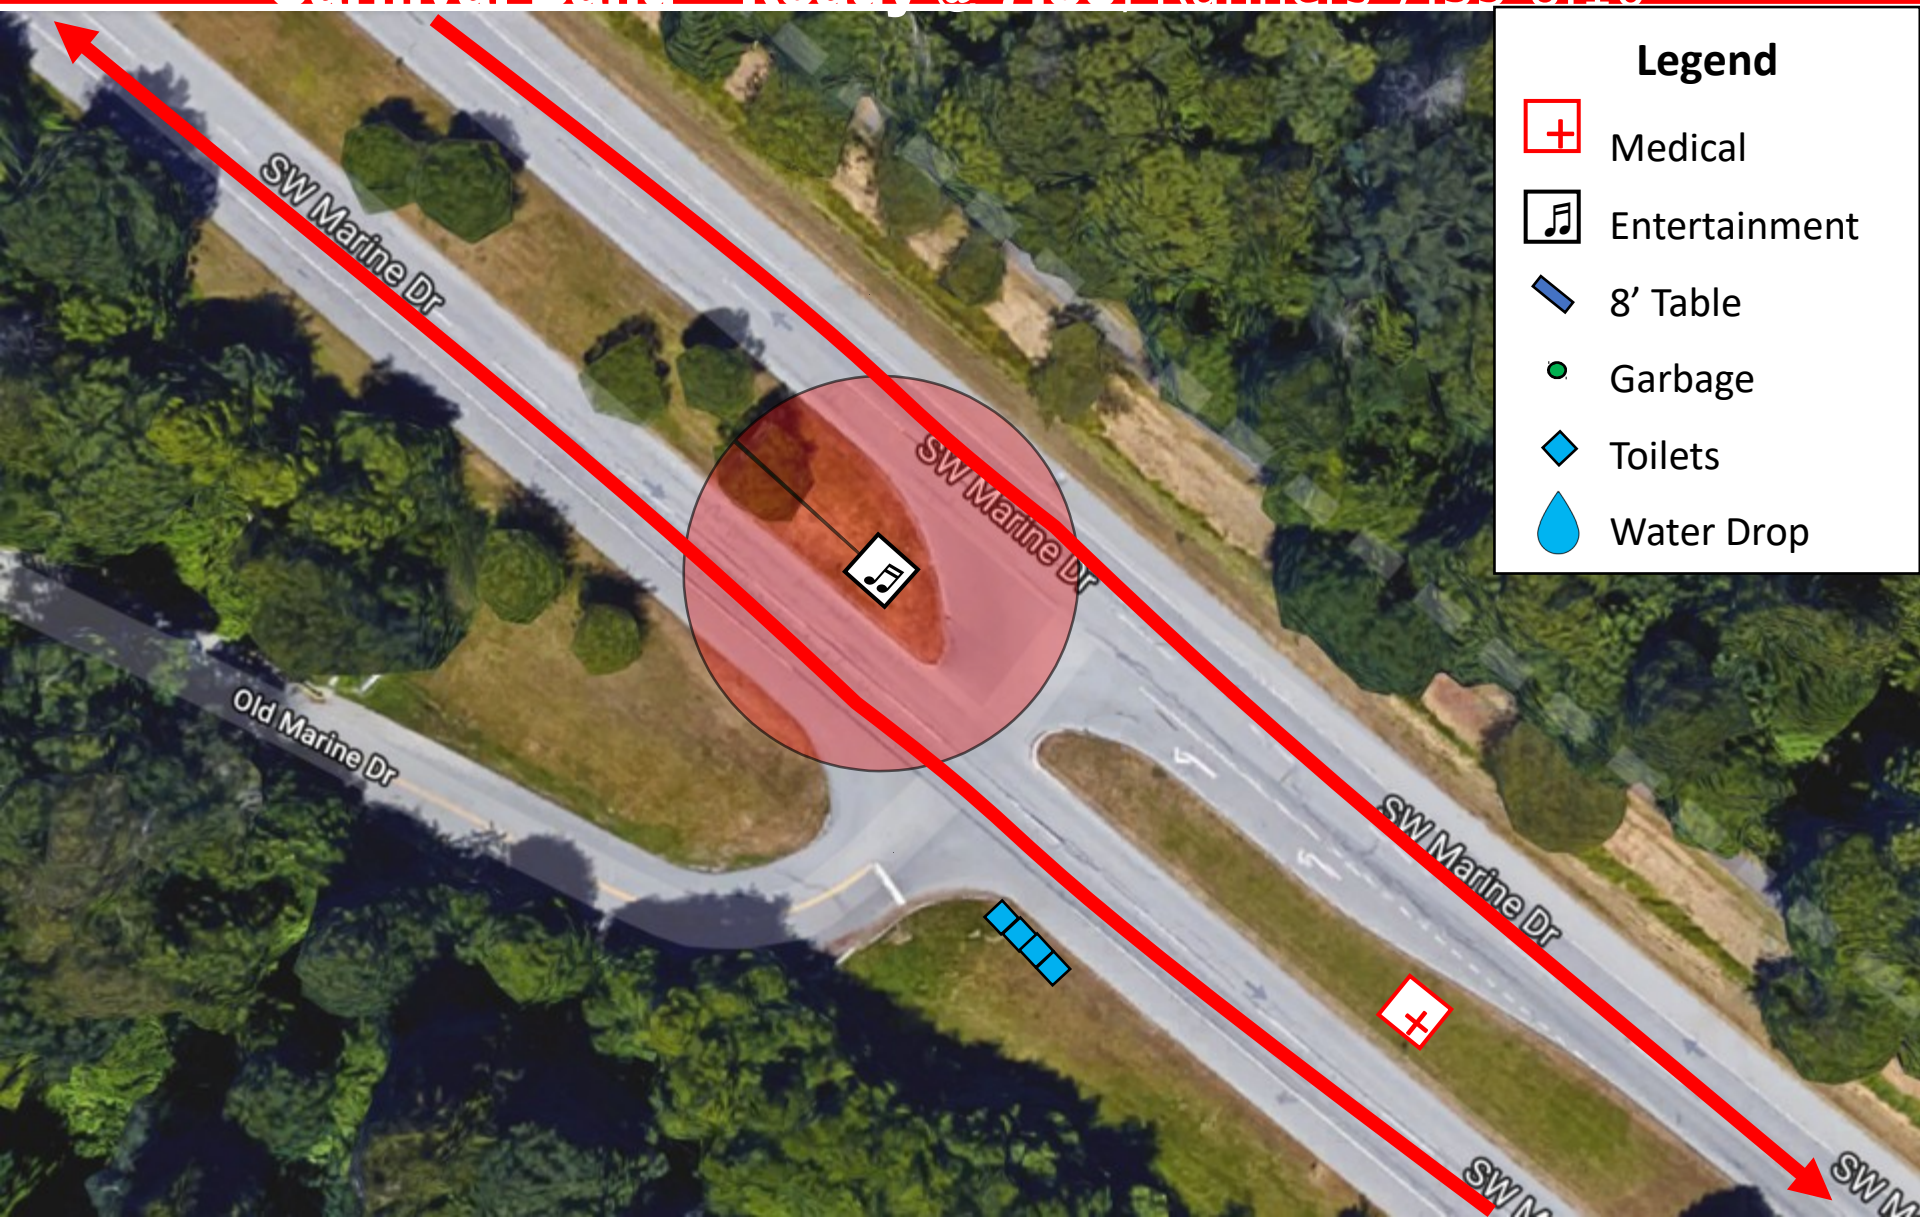

SVHM 2019 - Entertainment Locations

Start - Thunderbird Blvd. & East Mall - **Ready @ 6:30**, Runners 6:30-7:40

E1 - Marine Dr. & 16th Ave. - 1k/5k - **Ready @ 7:25**, Runners 7:30-8:15

E2 - Marine Dr. & Old Marine Dr. - 2k/4k - **Ready @ 7:30**, Runners 7:35-8:10

E9 - ... - **Ready @ 8:30**, Runners 8:35-10:30

Entertainment 1 – Marine Dr. & 16th Ave – 1k/5k

Hitmen Drumline – Ready @ 7:25. Runners 7:30-8:15

Legend

-  Medical
-  Entertainment
-  8' Table
-  Garbage
-  Toilets
-  Water Drop

Entertainment 2 – Marine Dr. & Old Marine Dr. – 2k/4k

Carnival Band – Ready @ 7:30. Runners 7:35-8:10

Legend

-  Medical
-  Entertainment
-  8' Table
-  Garbage
-  Toilets
-  Water Drop

Entertainment 3 – Marine Dr. Viewpoint – 3k

TBC – Ready @ 8:15. Runners 8:20-9:55

Legend

-  Medical
-  Entertainment
-  8' Table
-  Garbage
-  Toilets
-  Water Drop

Entertainment 9 – Davie St. & Denman Ave. – 20k

Taiko Drummers – Ready @ 8:30, Runners 8:30-10:30