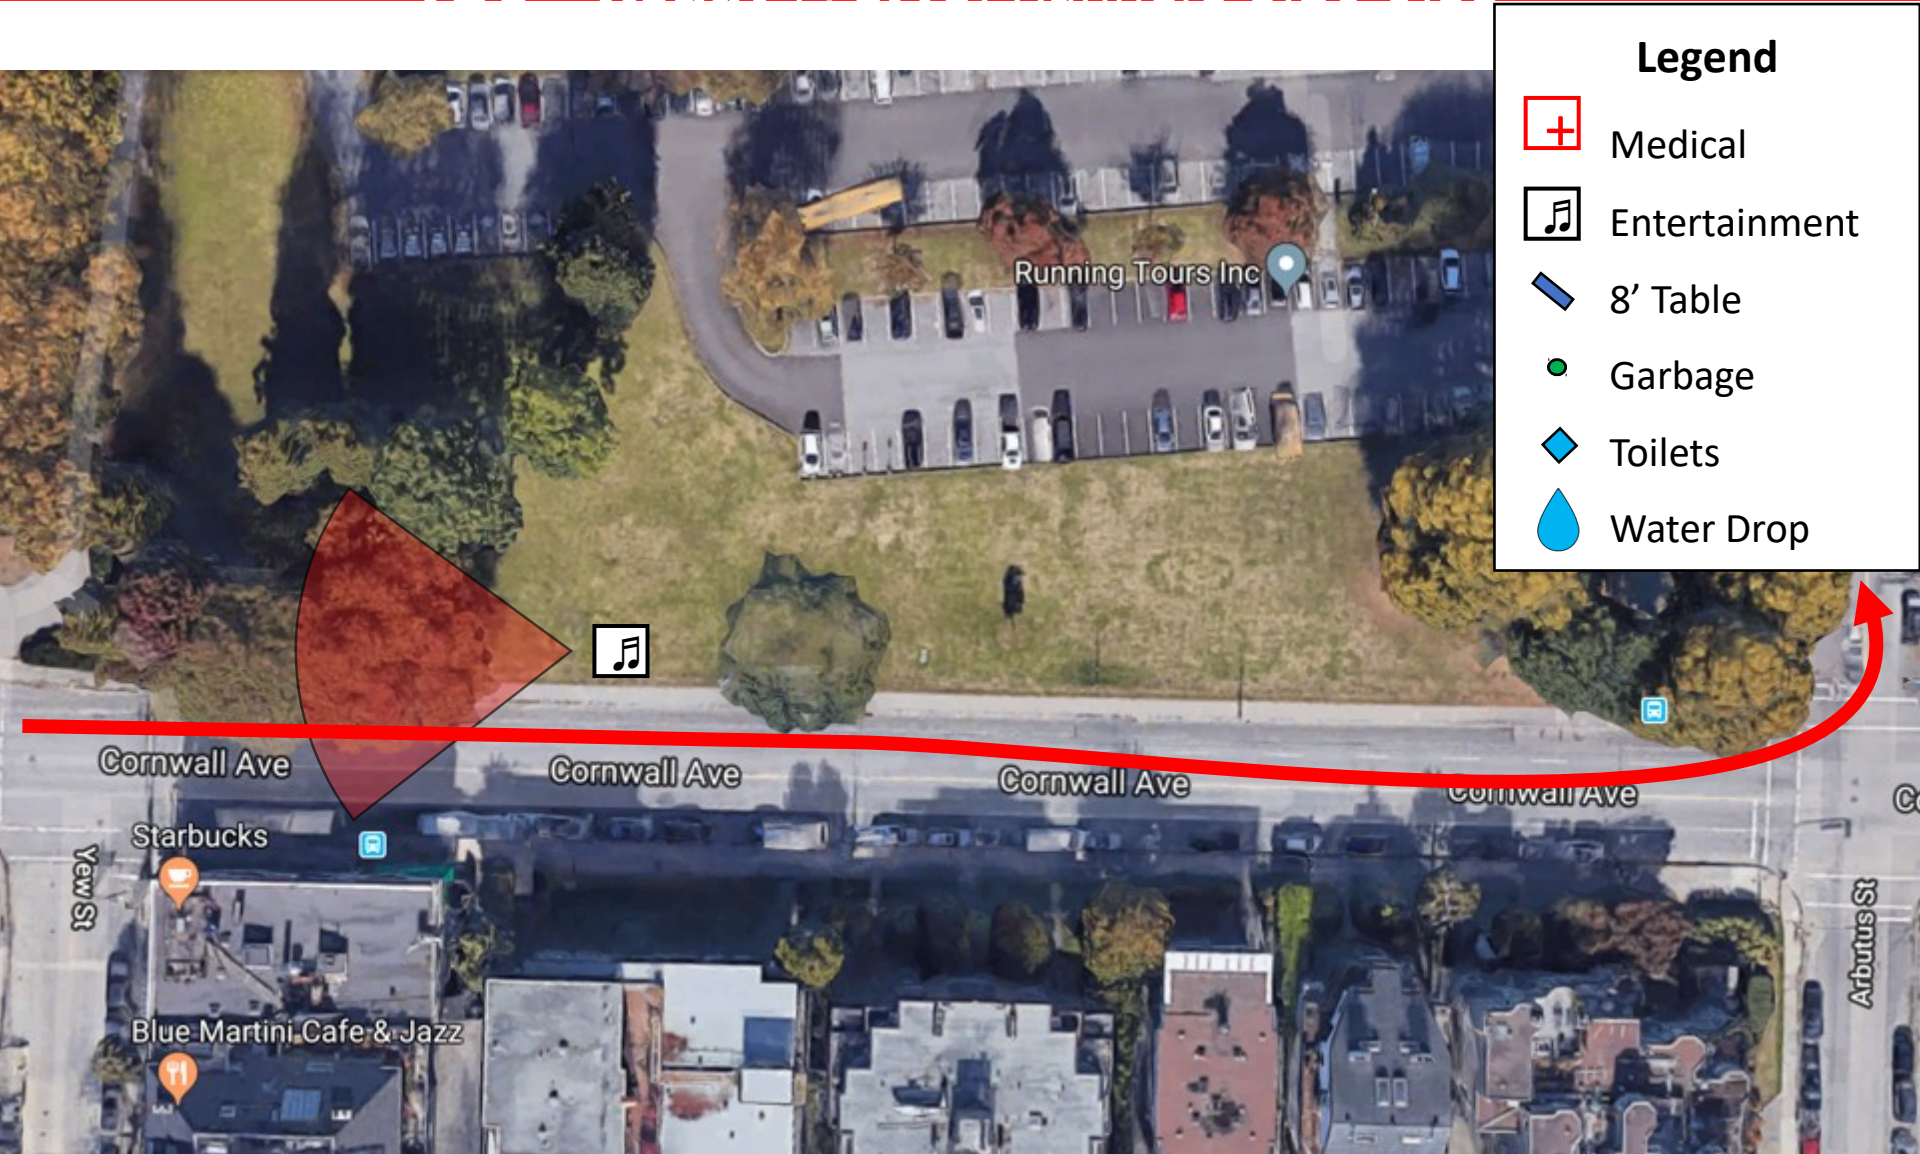

Entertainment 6 – 4th Ave – 12.5k

F45 Fitness – Ready @ 8:00, Runners 8:05-9:30

Legend

-  Medical
-  Entertainment
-  8' Table
-  Garbage
-  Toilets
-  Water Drop

Entertainment 7 – Cornwall Ave. & Arbutus St. – 16.5k

TBC – Ready @ 8:15. Runners 8:20-9:55

Legend

-  Medical
-  Entertainment
-  8' Table
-  Garbage
-  Toilets
-  Water Drop

Entertainment 9 – Davie St. & Denman Ave. – 20k

Taiko Drummers – Ready @ 8:30, Runners 8:30-10:30