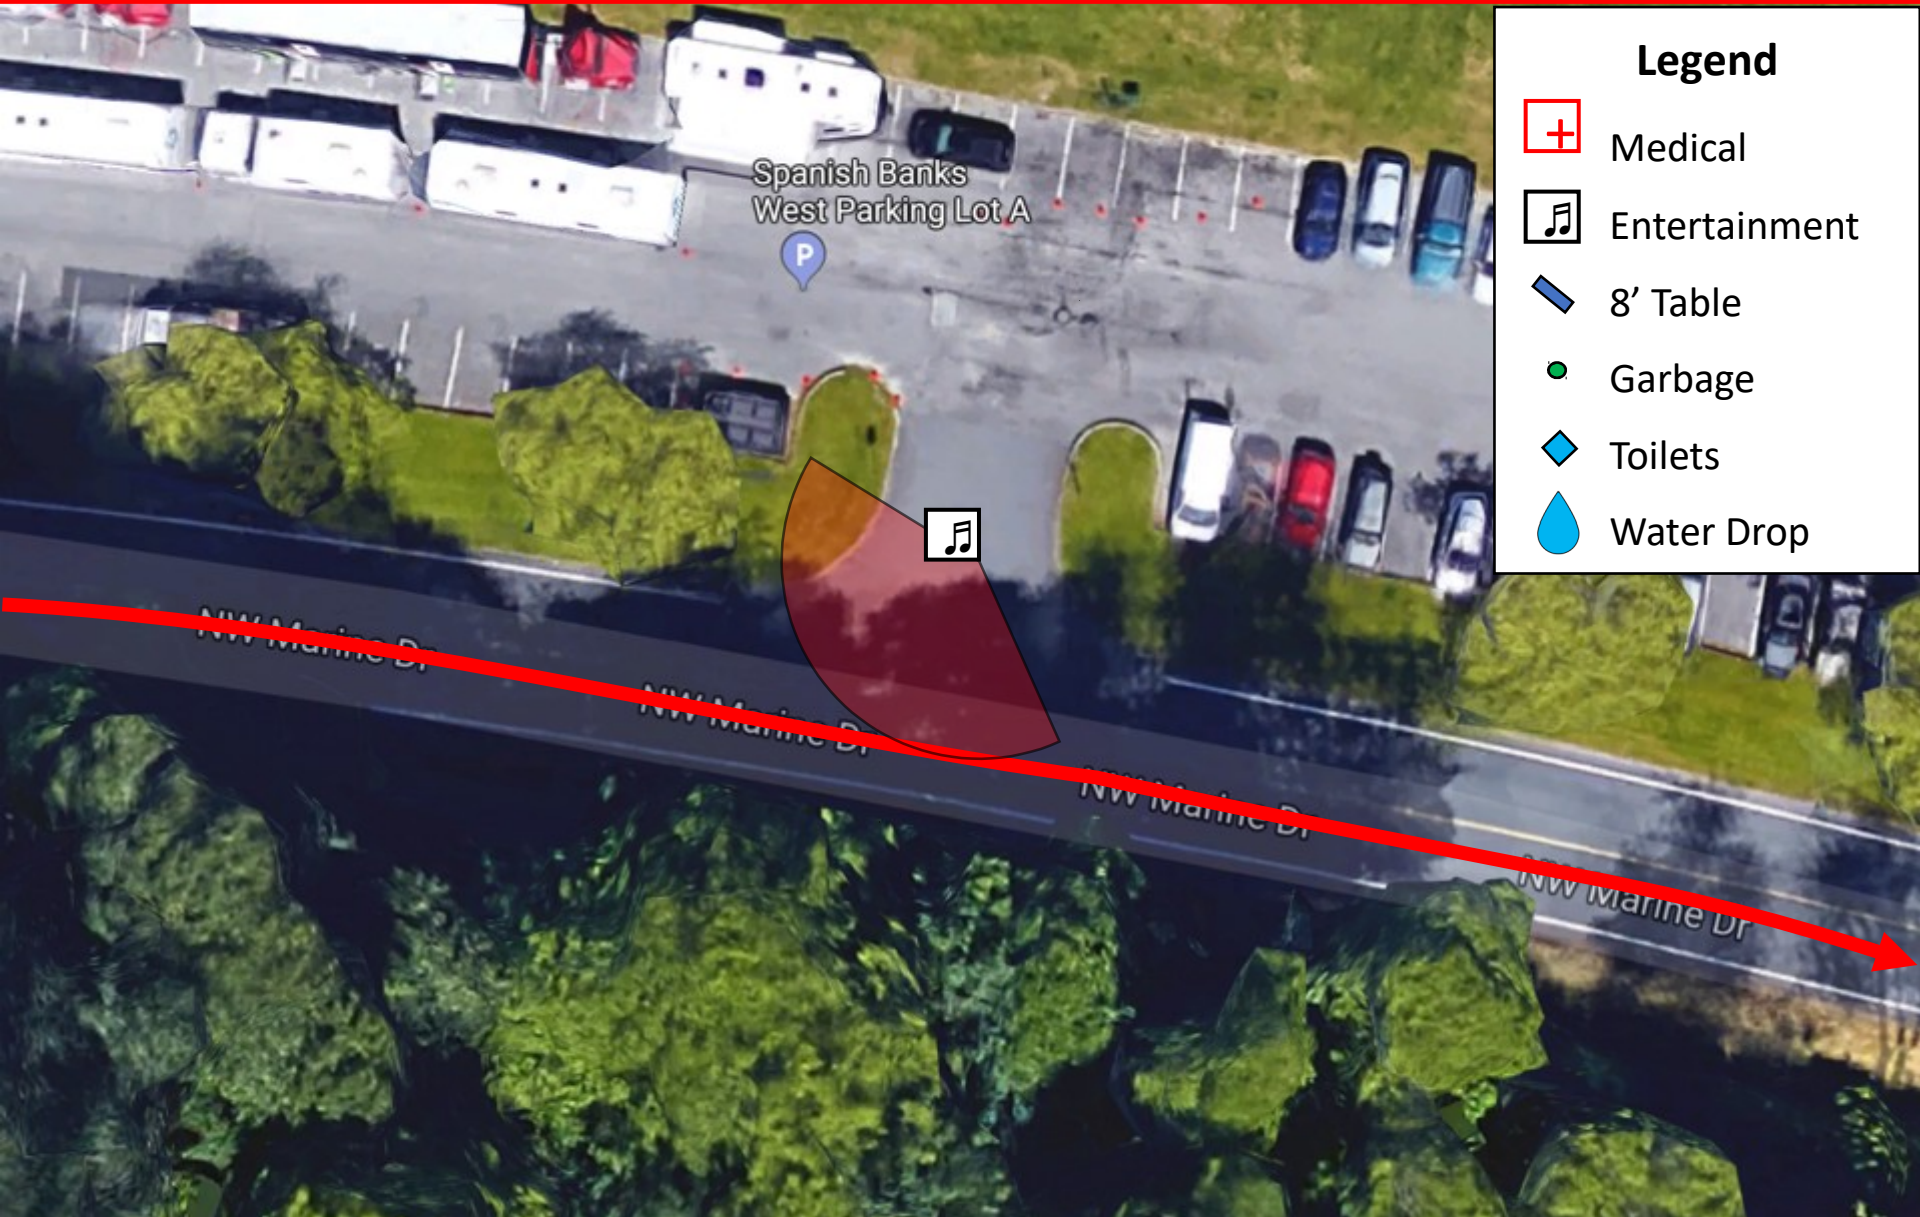

Entertainment 5 – NW Marine Dr. – 10k

Irish Dancers – Ready @ 7:55, Runners 8:00-9:05

Legend

- Medical
- Entertainment
- 8' Table
- Garbage
- Toilets
- Water Drop