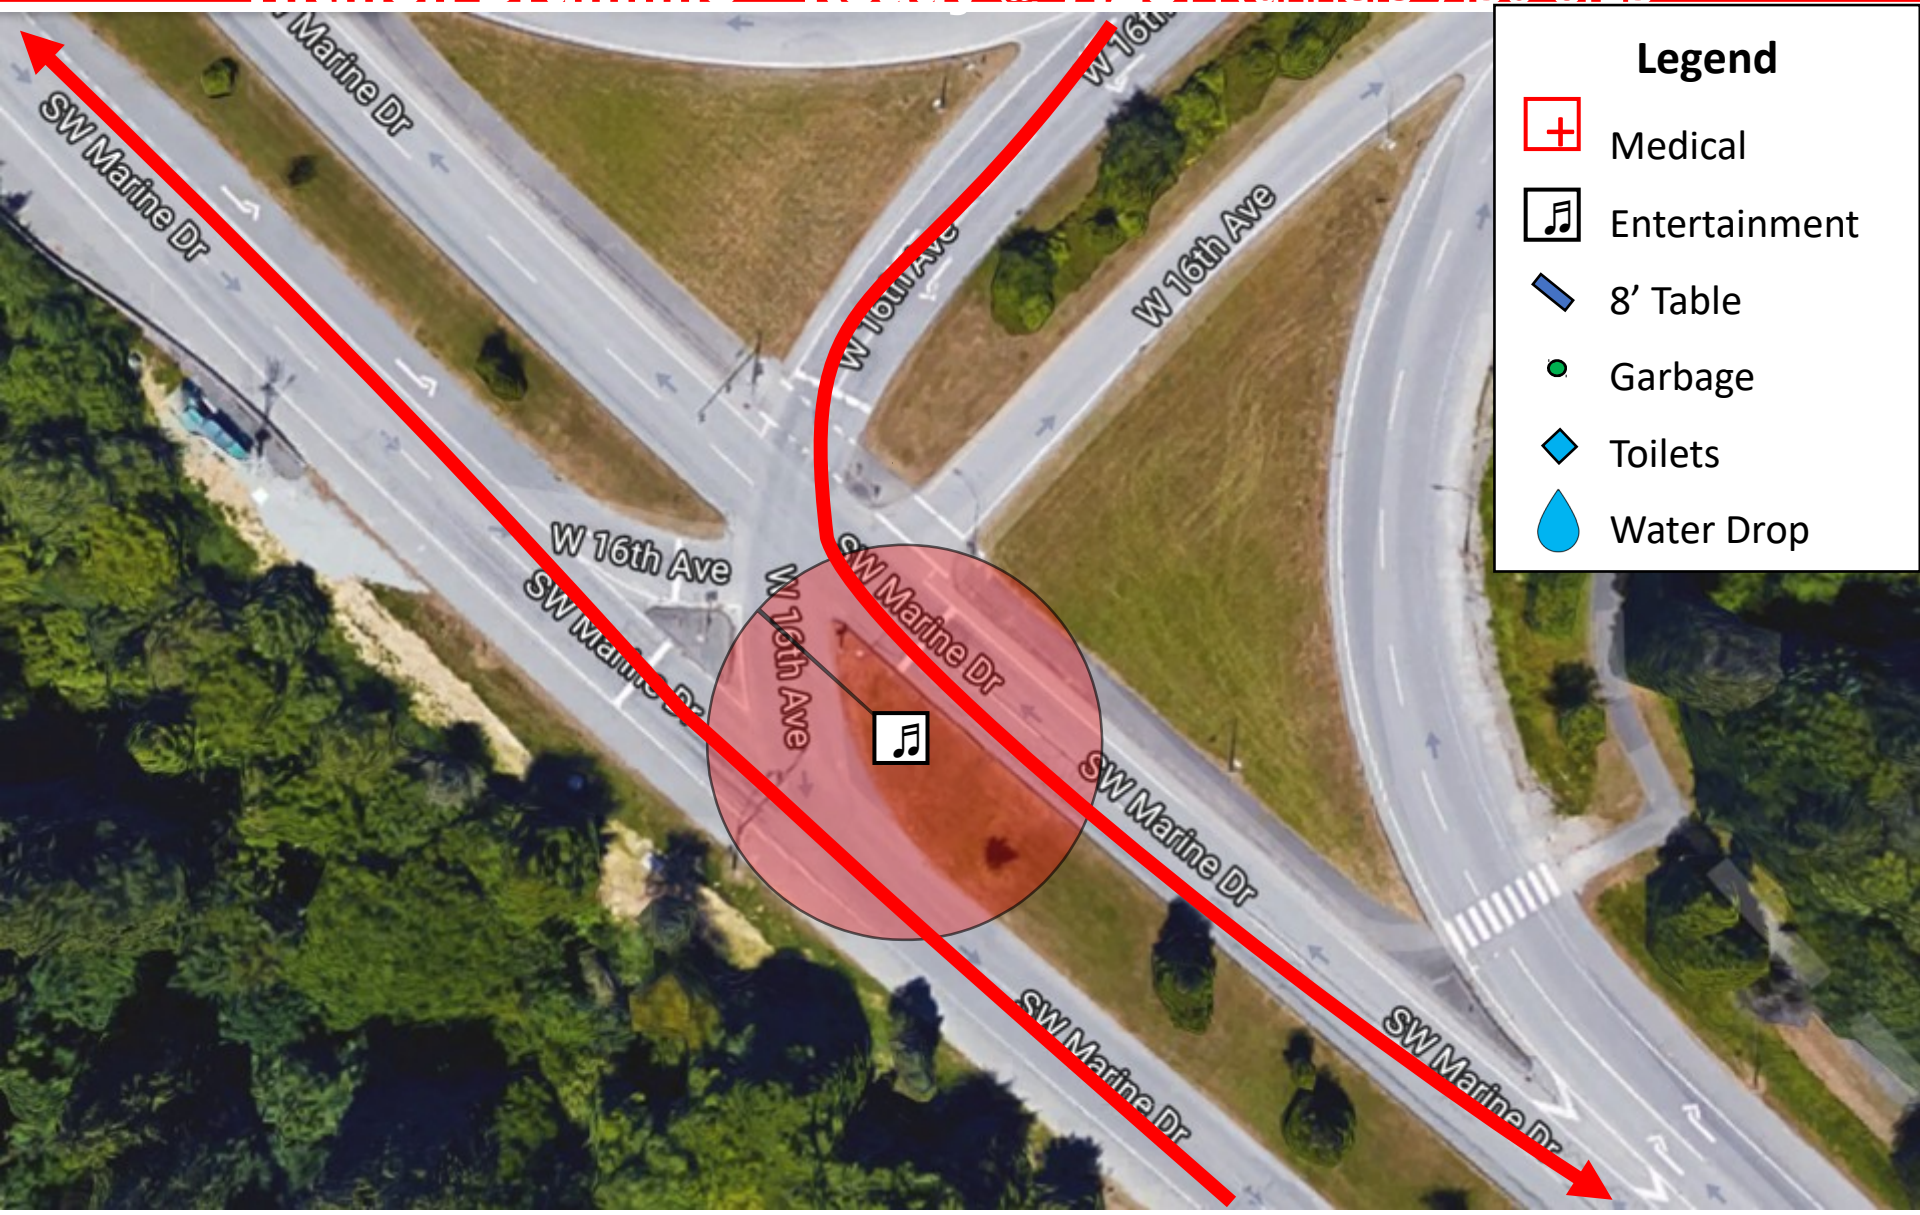

SVHM 2019 - Entertainment Locations

Start - Thunderbird Blvd. & East Mall - **Ready @ 6:30**, Runners 6:30-7:40

E1 - Marine Dr. & 16th Ave. - 1k/5k - **Ready @ 7:25**, Runners 7:30-8:15

E2 - Marine Dr. & Old Marine Dr. - 2k/4k - **Ready @ 7:30**, Runners 7:35-8:10

E6 - 4th Ave. - 12.5k - **Ready @ 8:00**, Runners 8:05-9:30

E7 - Cornwall Ave. & Arbutus St. - 16.5k - **Ready @ 8:15**, Runners 8:20-9:55

E8 - Cornwall Ave. & Burrard St. - 18k - **Ready @ 8:20**, Runners 8:25-10:00

E9 - ... - **Ready @ 8:30**, Runners 8:35-10:30

Entertainment 1 – Marine Dr. & 16th Ave – 1k/5k

Hitmen Drumline – Ready @ 7:25. Runners 7:30-8:15

Legend

-  Medical
-  Entertainment
-  8' Table
-  Garbage
-  Toilets
-  Water Drop

Entertainment 2 – Marine Dr. & Old Marine Dr. – 2k/4k

Carnival Band – Ready @ 7:30. Runners 7:35-8:10

Legend

-  Medical
-  Entertainment
-  8' Table
-  Garbage
-  Toilets
-  Water Drop

Entertainment 3 – Marine Dr. Viewpoint – 3k