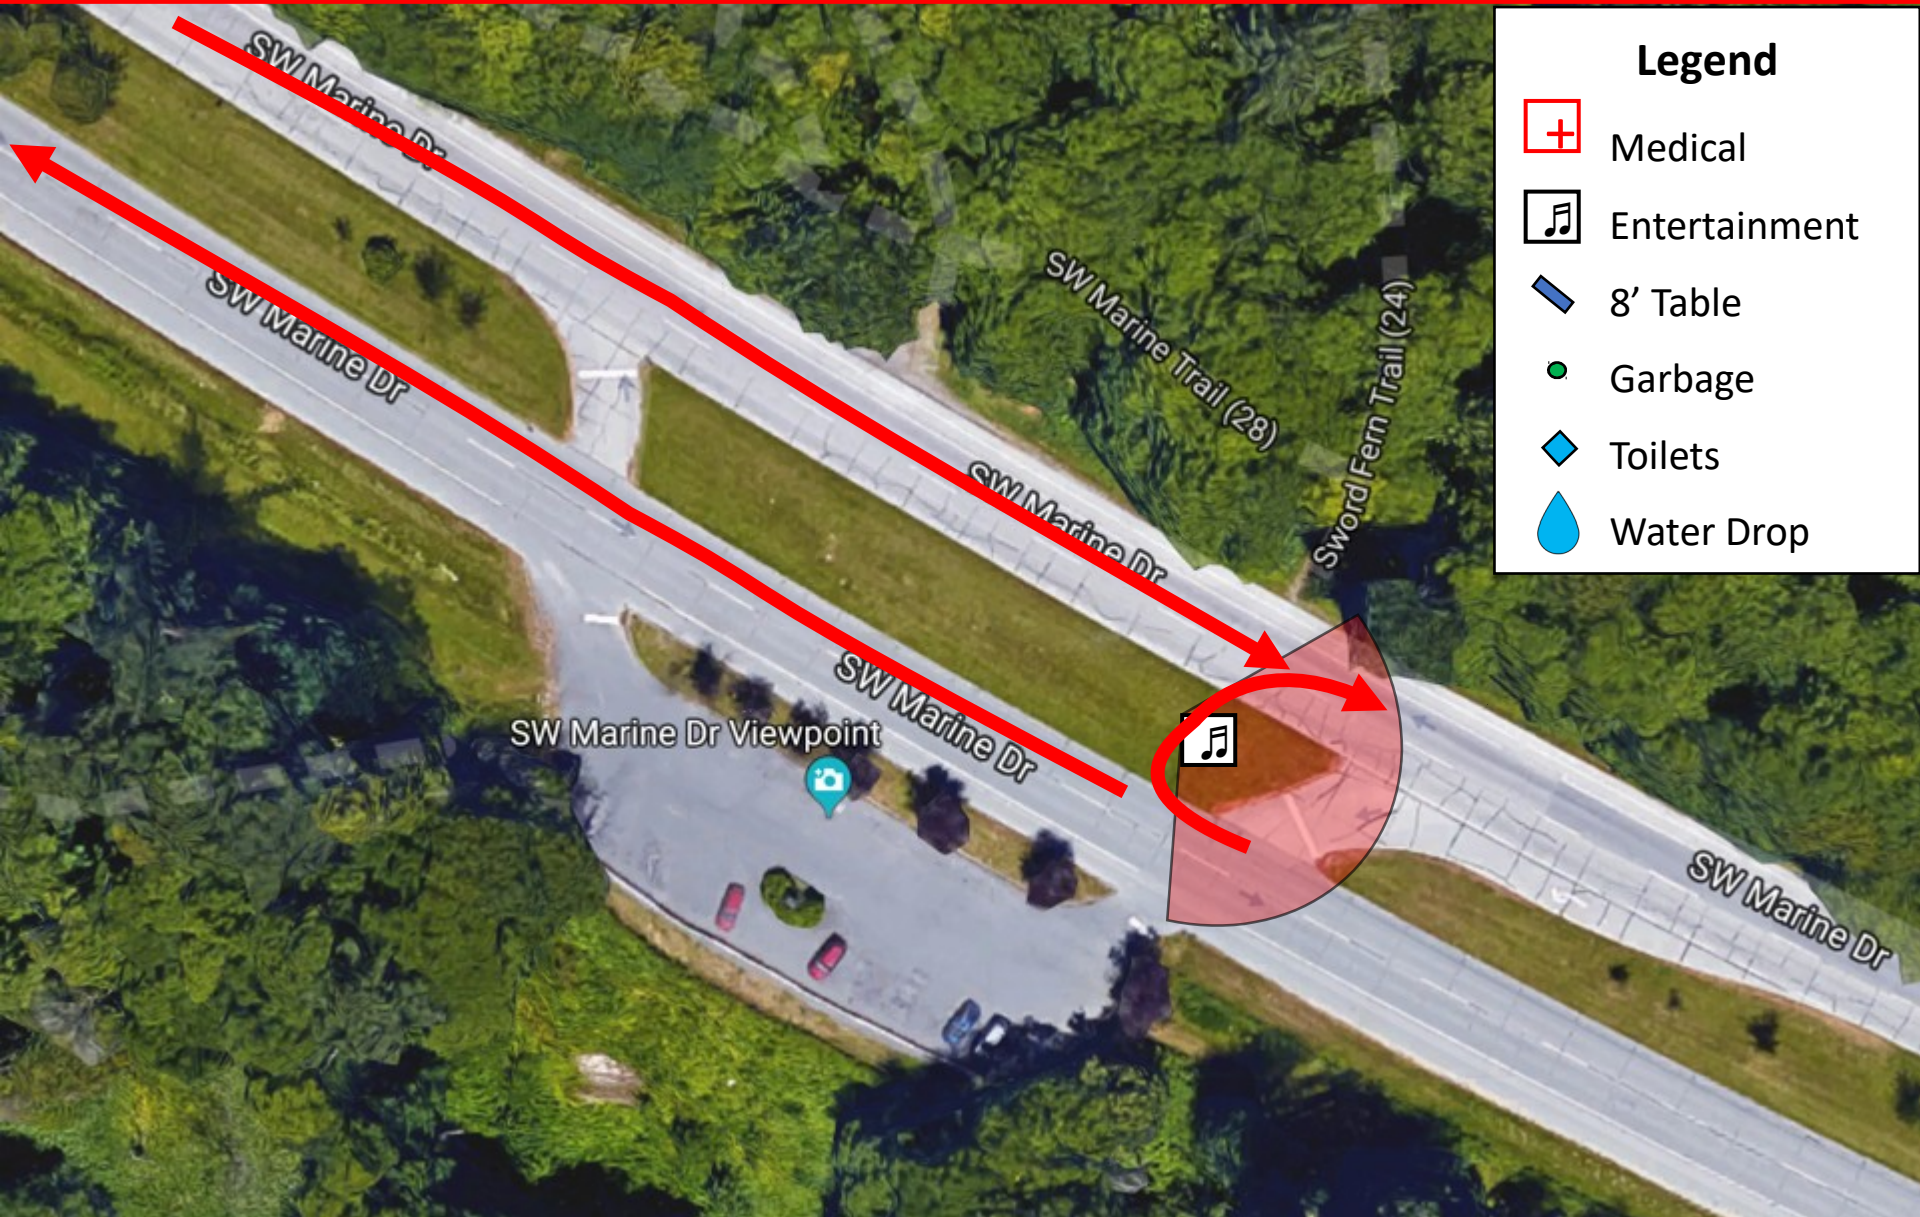

Entertainment 3 – Marine Dr. Viewpoint – 3k

Top Line Vocal Choir – Ready @ 7:30, Runners 7:35-8:00

Legend

- Medical
- Entertainment
- 8' Table
- Garbage
- Toilets
- Water Drop