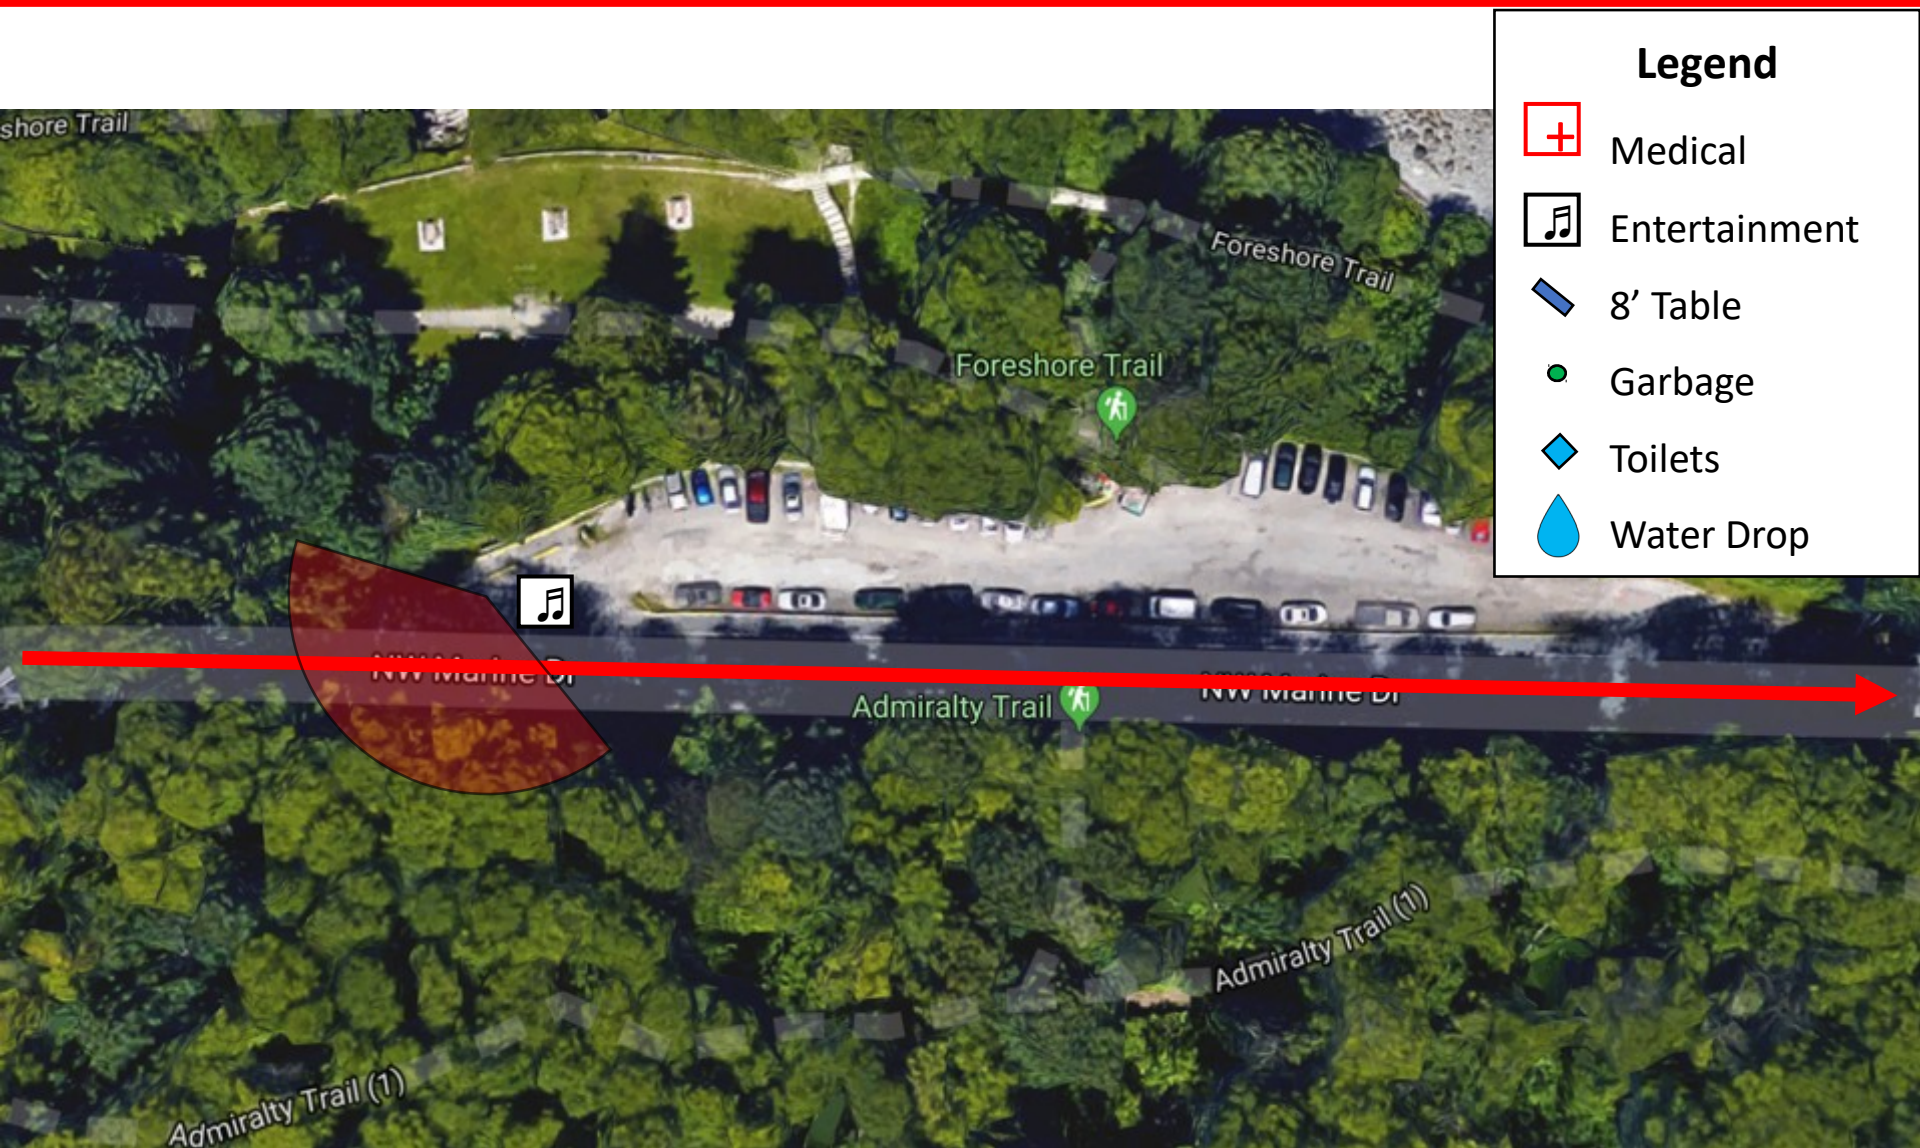

Entertainment 2 – Marine Dr. & Old Marine Dr. – 2k/4k

Carnival Band – Ready @ 7:30. Runners 7:35-8:10

Legend

-  Medical
-  Entertainment
-  8' Table
-  Garbage
-  Toilets
-  Water Drop

Entertainment 3 – Marine Dr. Viewpoint – 3k

Top Line Vocal Choir – Ready @ 7:30, Runners 7:35-8:00

Legend

-  Medical
-  Entertainment
-  8' Table
-  Garbage
-  Toilets
-  Water Drop

Entertainment 4 – Marine Dr. Parking Lot – 9k

SFUPBS – Ready @ 7:50, Runners 7:55-8:55

Entertainment 6 – 4th Ave – 12.5k

F45 Fitness – Ready @ 8:00, Runners 8:05-9:30

Legend

-  Medical
-  Entertainment
-  8' Table
-  Garbage
-  Toilets
-  Water Drop

Entertainment 7 – Cornwall Ave. & Arbutus St. – 16.5k

TBC – Ready @ 8:15. Runners 8:20-9:55

Legend

-  Medical
-  Entertainment
-  8' Table
-  Garbage
-  Toilets
-  Water Drop

Entertainment 9 – Davie St. & Denman Ave. – 20k

Taiko Drummers – Ready @ 8:30, Runners 8:30-10:30