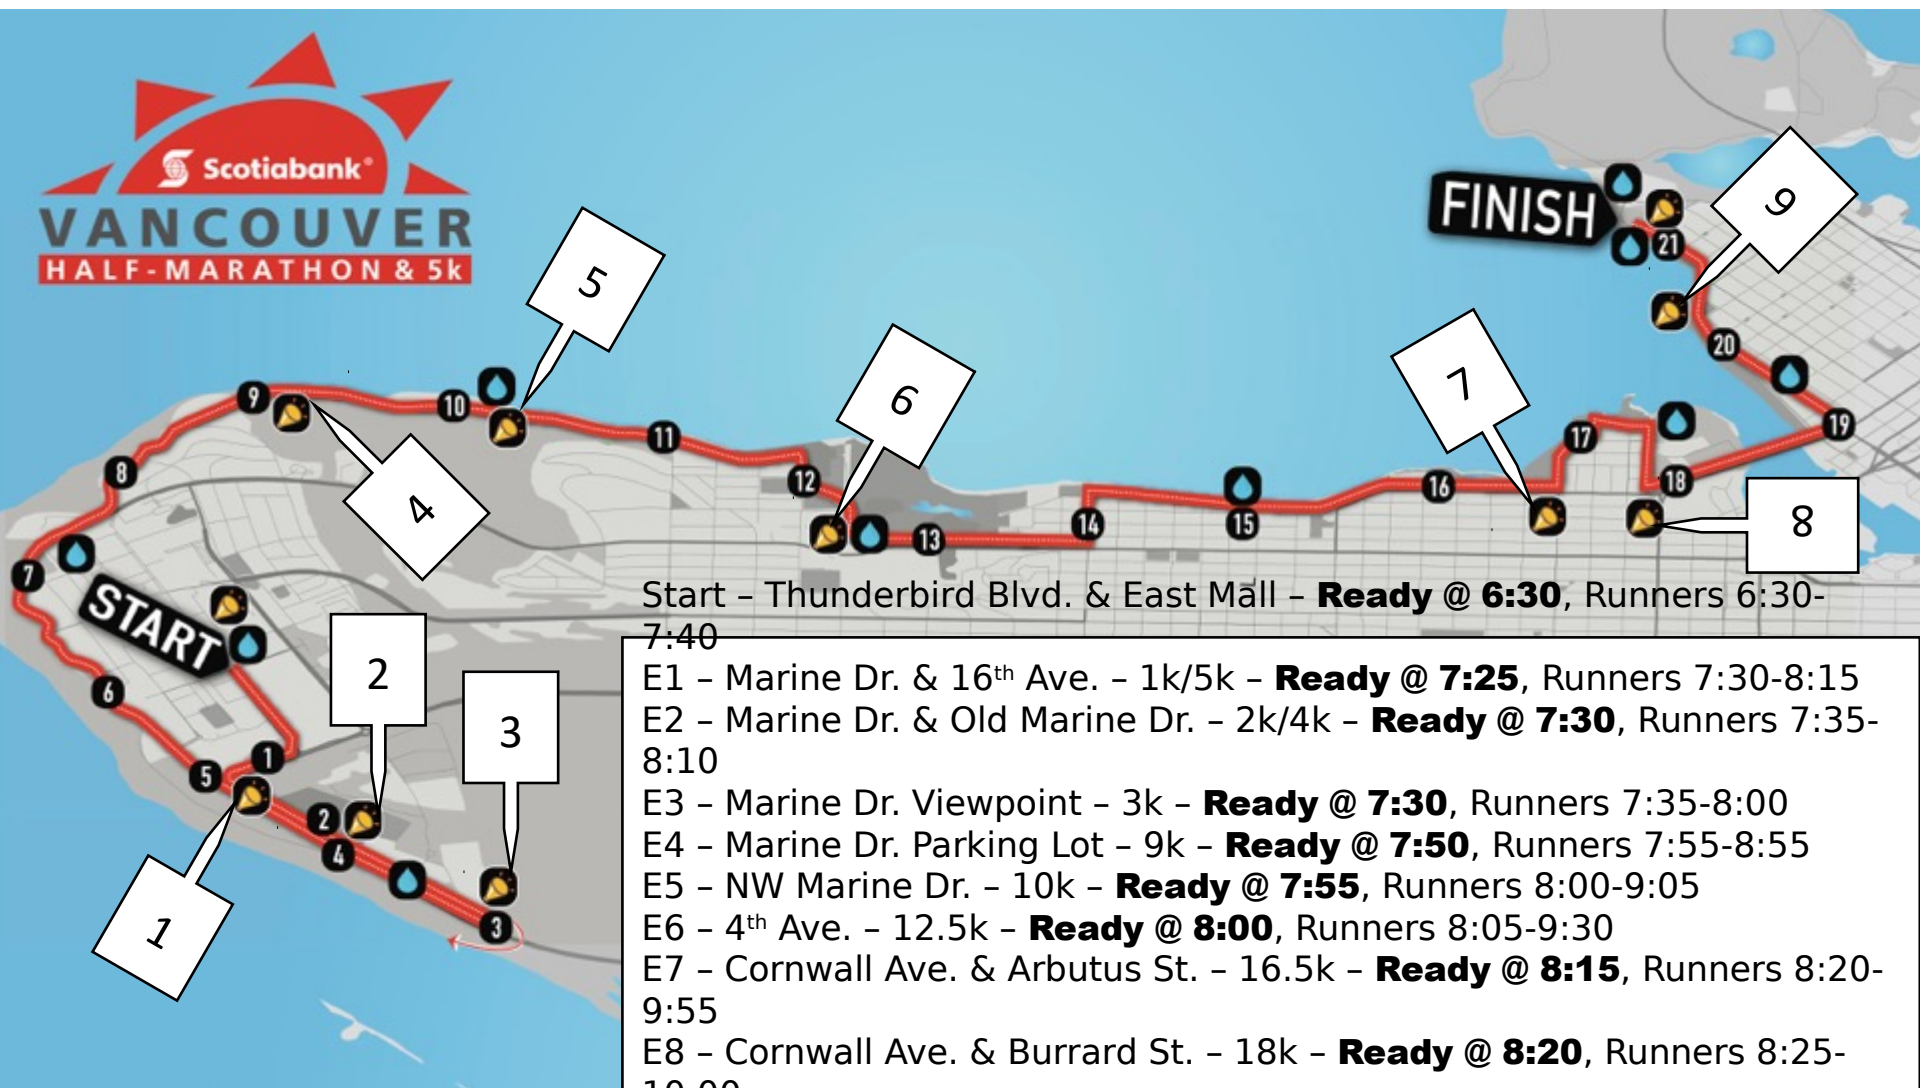

SVHM 2019 - Entertainment Locations

Start - Thunderbird Blvd. & East Mall - **Ready @ 6:30**, Runners 6:30-7:40

E1 - Marine Dr. & 16th Ave. - 1k/5k - **Ready @ 7:25**, Runners 7:30-8:15

E2 - Marine Dr. & Old Marine Dr. - 2k/4k - **Ready @ 7:30**, Runners 7:35-8:10

E3 - Marine Dr. Viewpoint - 3k - **Ready @ 7:30**, Runners 7:35-8:00

E4 - Marine Dr. Parking Lot - 9k - **Ready @ 7:50**, Runners 7:55-8:55

E5 - NW Marine Dr. - 10k - **Ready @ 7:55**, Runners 8:00-9:05

Entertainment 2 – Marine Dr. & Old Marine Dr. – 2k/4k

Carnival Band – Ready @ 7:30. Runners 7:35-8:10

Legend

-  Medical
-  Entertainment
-  8' Table
-  Garbage
-  Toilets
-  Water Drop

Entertainment 3 – Marine Dr. Viewpoint – 3k

TBC – Ready @ 8:15. Runners 8:20-9:55

Legend

-  Medical
-  Entertainment
-  8' Table
-  Garbage
-  Toilets
-  Water Drop

Entertainment 9 – Davie St. & Denman Ave. – 20k

Taiko Drummers – Ready @ 8:30, Runners 8:30-10:30