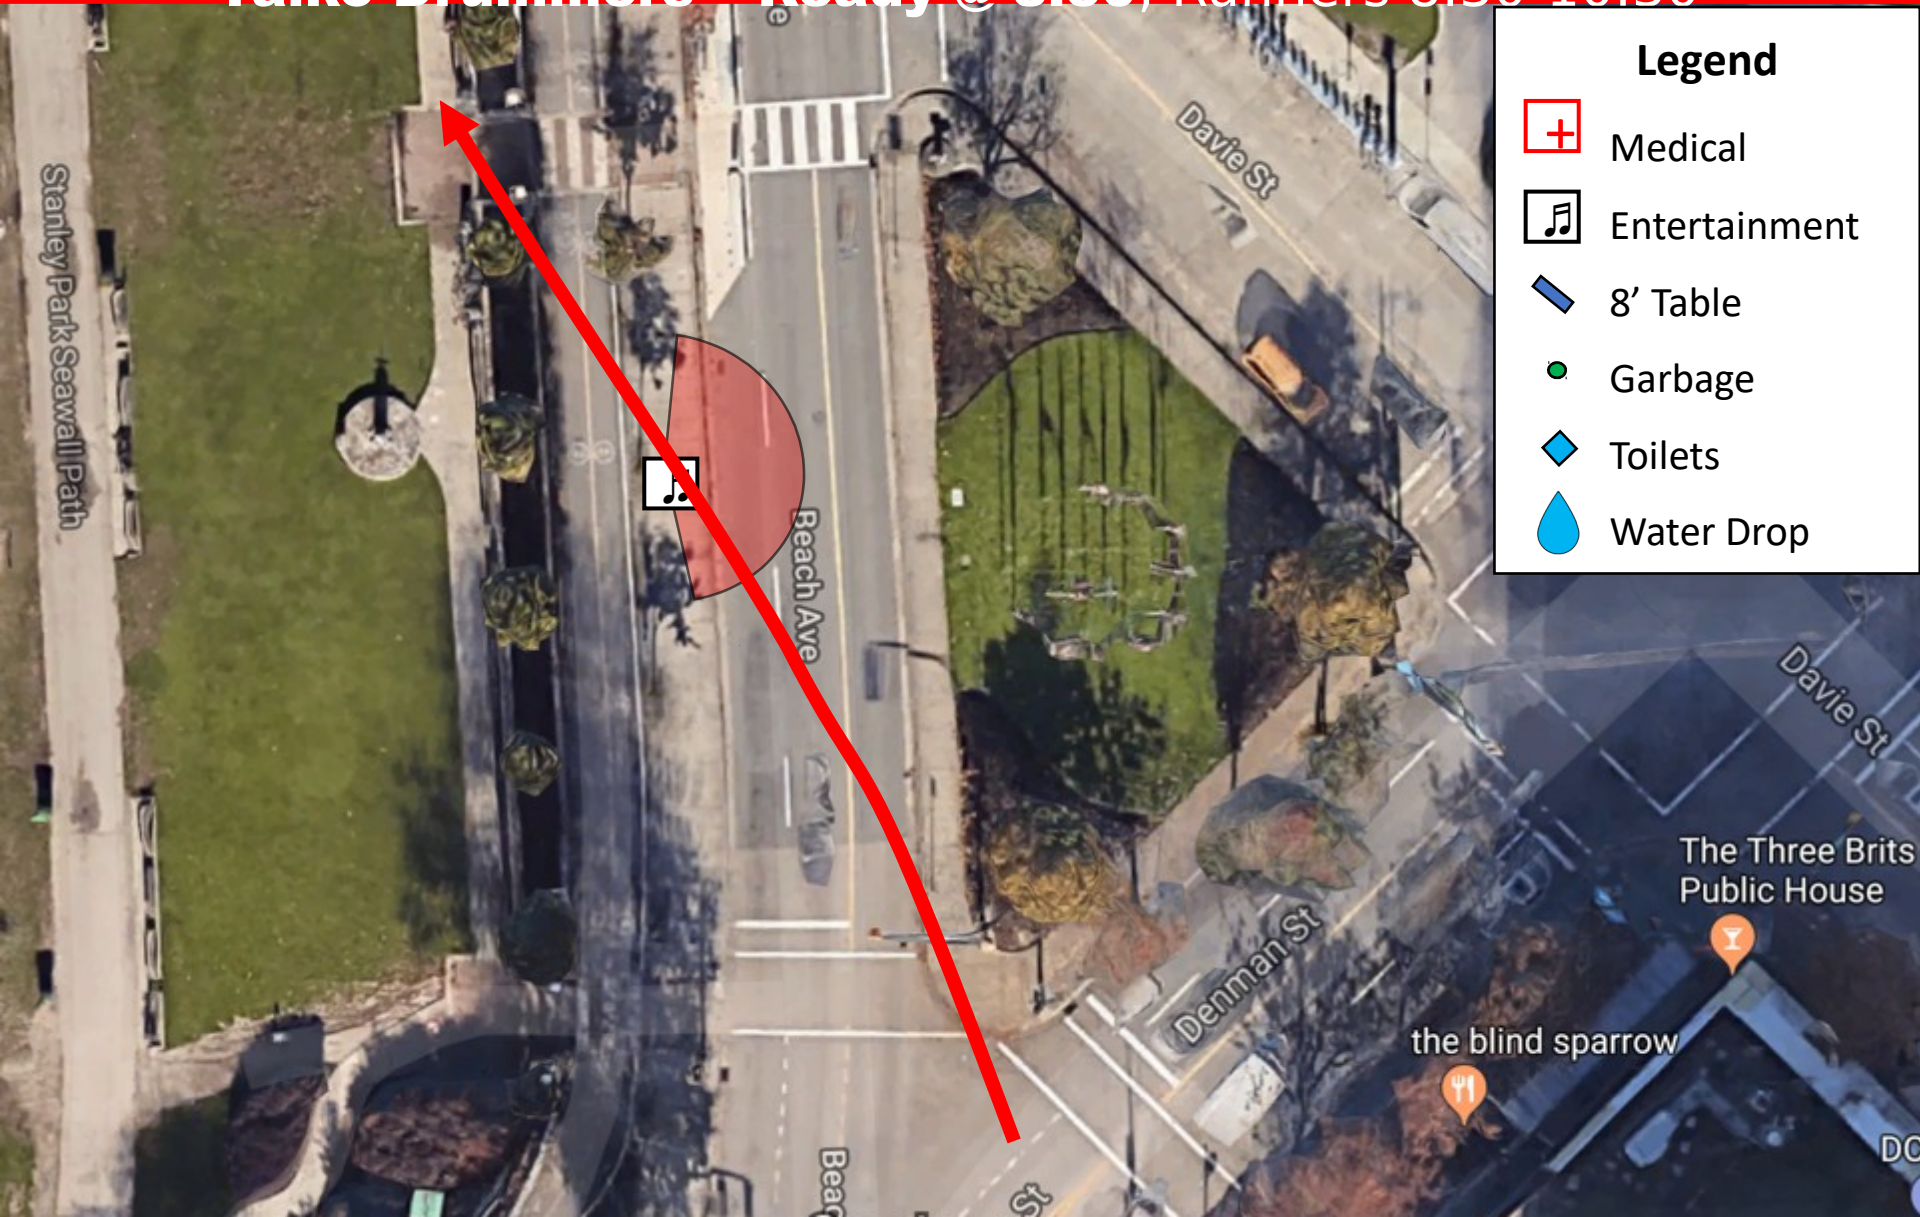

Entertainment 6 – 4th Ave – 12.5k

F45 Fitness – Ready @ 8:00, Runners 8:05-9:30

Legend

-  Medical
-  Entertainment
-  8' Table
-  Garbage
-  Toilets
-  Water Drop

Entertainment 7 – Cornwall Ave. & Arbutus St. – 16.5k

TBC – Ready @ 8:15. Runners 8:20-9:55

Legend

-  Medical
-  Entertainment
-  8' Table
-  Garbage
-  Toilets
-  Water Drop

Entertainment 9 – Davie St. & Denman Ave. – 20k

Taiko Drummers – Ready @ 8:30, Runners 8:30-10:30

Legend

-  Medical
-  Entertainment
-  8' Table
-  Garbage
-  Toilets
-  Water Drop